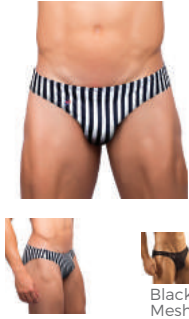

JS01

Bikini / S,M,L,XL / Polyamide 80% Spandex Lycra @ 20%