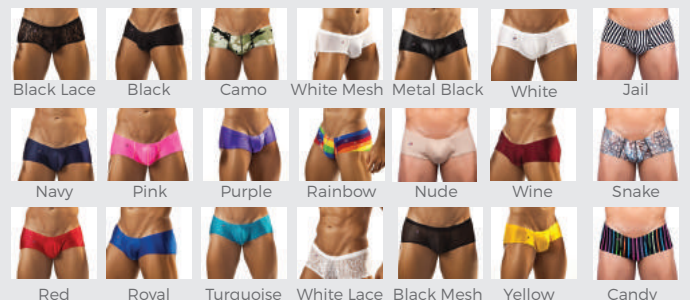

JS14

Mesh Bikini / One Size / Polyamide 80% Spandex Lycra @ 20%

JS11

Rio Thong / S,M,L,XL / Polyamide 80% Spandex Lycra @ 20%

JS12

Kini / S,M,L,XL / Polyamide 80% Spandex Lycra @ 20%

JS13

Cheek Boxer / S,M,L,XL / Polyamide 80% Spandex Lycra @ 20%

JS22

Cheek Boxer / S,M,L,XL / Polyamide 80% Spandex Lycra @ 20%

Shining

JS15

Bikini Ela / S.M.LXL / Polyamide 80% Spandex Lycra © 20%

Yellow	Wine	White	Turquoise
Red	Purple	Black	Navy
Pink	Royal	Camo	
White Mesh	Black Mesh		