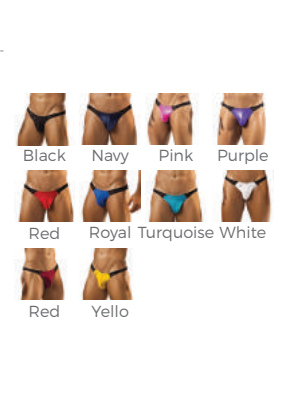

JS14

Mesh Bikini / One Size / Polyamide 80% Spandex Lycra @ 20%