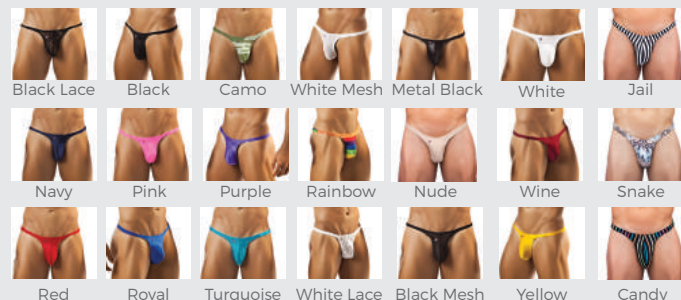

JS14

Mesh Bikini / One Size / Polyamide 80% Spandex Lycra @ 20%

JS11

Rio Thong / S,M,L,XL / Polyamide 80% Spandex Lycra @ 20%

JS12

Kini / S,M,L,XL / Polyamide 80% Spandex Lycra @ 20%

JS13

Cheek Boxer / S,M,L,XL / Polyamide 80% Spandex Lycra @ 20%

JS22

Cheek Boxer / S,M,L,XL / Polyamide 80% Spandex Lycra @ 20%

Shining

JS15

Bikini Ela / S.M.LXL / Polyamide 80% Spandex Lycra © 20%

Yellow	Wine	White	Turquoise
Red	Purple	Black	Navy
Pink	Royal	Camo	
White Mesh	Black Mesh		